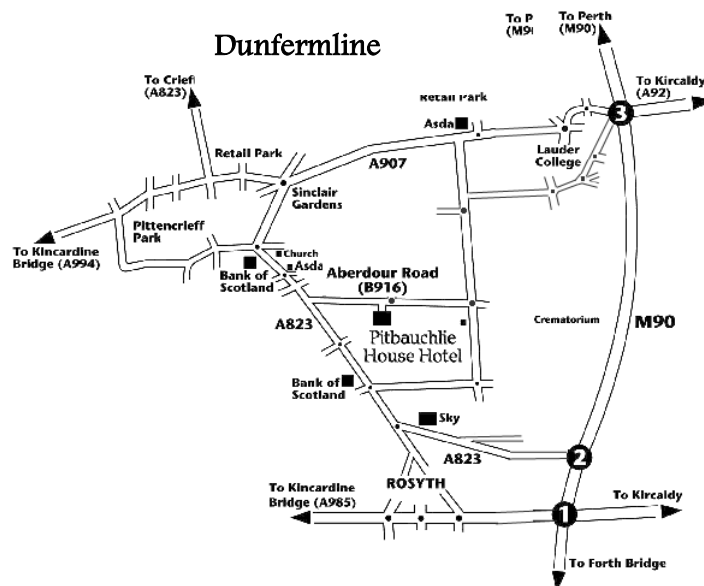

**PITBAUHLIE HOUSE HOTEL
ABERDOUR ROAD, DUNFERMLINE
FIFE, KY11 4PB**

Tel. 01383 722282 Fax. 01383 620738 E-mail info@pitbauchlie.com

From South A (M) 90, Quensferry Crossing

Exit M90 at junction 2 on to the A823, Follow Signs for Town Centre, continue through 2 roundabouts on the A823. Turn right onto Aberdour Road (B916) at traffic lights (Vets Now). We are situated ½ Mile on the right hand side

From North M90 and Kirkcaldy A92

Exit Motorway at junction 3; follow signs for City centre passing through 3 roundabouts, passing Lauder Collage and ASDA. Turn left at traffic lights (Arnold Clarke garage on corner) onto Linburn road. Continue along Linburn road past 3 mini roundabouts and turn right at the 4th roundabout onto Aberdour Road, we are situated 1 mile on the left.

From Kincardine Bridge

Follow Signs to Dunfermline (driving through Crossford Village); continue through town centre to the first roundabout (Sinclair Gardens). Take the third exit down ST Margaret's Drive to a roundabout take second exit, (church on left) Travel past ASDA. Straight over roundabout through two sets of traffic lights, turn left at third set of traffic lights (Vets Now on left corner) on to Aberdour Road. We are situated ½ mile on the right